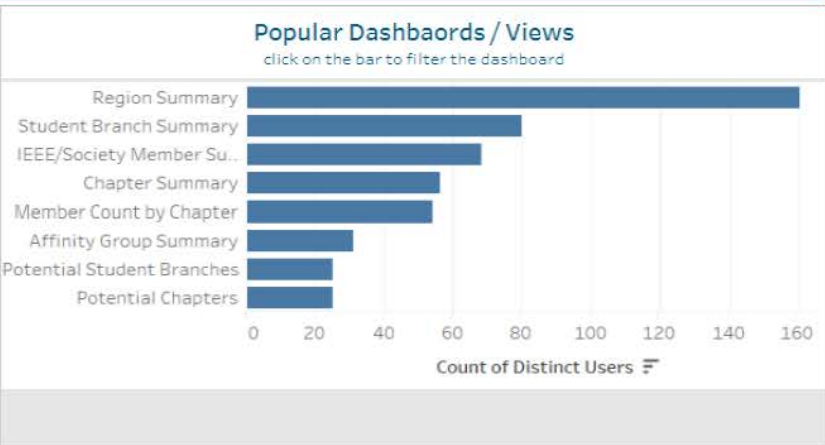

Who access the Dashboards/views? (84 Users)

| Workbook Name | View Name | User Name |
|---------------|-----------|-------------------------------|
| Doublet | Doublet | a.raja@ieee.org |
| Doublet | Doublet | agil@uco.es |
| Doublet | Doublet | ahmed.haddad@ieee.org |
| Doublet | Doublet | akabwayrurangwa@gmail.com |
| Doublet | Doublet | alokde_telecom@yahoo.co.in |
| Doublet | Doublet | ana.gr1019@ieee.org |
| Doublet | Doublet | animeshmukherjee333@gmail.com |
| Doublet | Doublet | arunmamba@ieee.org |
| Doublet | Doublet | asheesh_k_singh@yahoo.com |
| Doublet | Doublet | bhargavsomiseti@ieee.org |
| Doublet | Doublet | bing.ji@leicester.ac.uk |
| Doublet | Doublet | braulio.balseca@epoch.edu.ec |

Site Name
IEEE

Project Name
Dashboards for All ...

Workbook Name
Geo OU Analysis

Month of Access
May 2022

of Projects
1

of Workbooks
1

of Users
204

Who access the Dashboards/views? (204 Users)