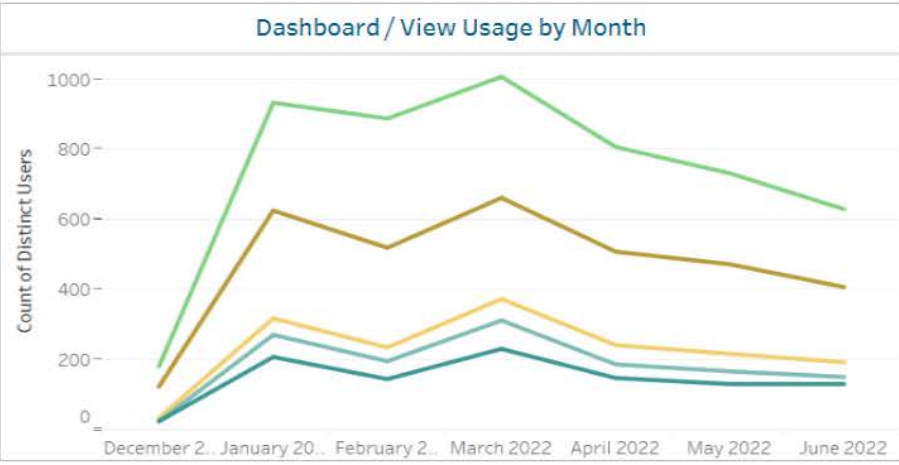

Tableau Content Usage Stats

Site Name
IEEE

Project Name
IEEE OU Analytics

Workbook Name
Members and Affiliates

Month of Access
May 2022

of Projects
1

of Workbooks
1

of Users
751