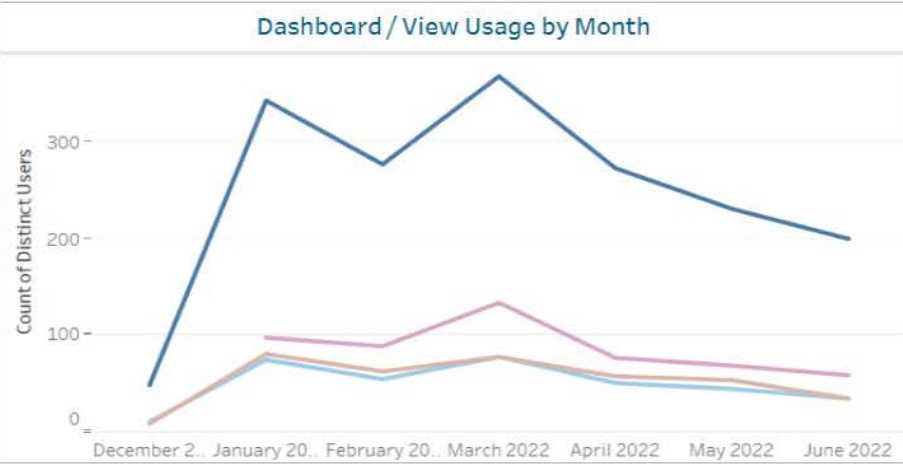

Site Name
IEEE

Project Name
IEEE OU Analytics

Workbook Name
Students

Month of Access
May 2022

of Projects
1

of Workbooks
1

of Users
339

Who access the Dashboards/views? (339 Users)

Site Name
IEEE

Project Name
IEEE OU Analytics

Workbook Name
Volunteer Positions...

Month of Access
May 2022

of Projects
1

of Workbooks
1

of Users
239

Who access the Dashboards/views? (239 Users)