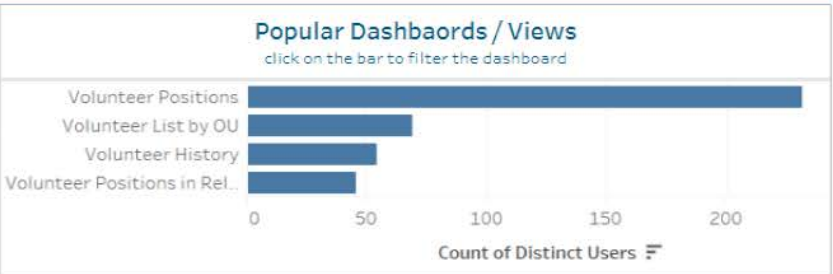

Site Name
IEEE

Project Name
IEEE OU Analytics

Workbook Name
Volunteer Positions...

Month of Access
May 2022

of Projects
1

of Workbooks
1

of Users
239

Who access the Dashboards/views? (239 Users)