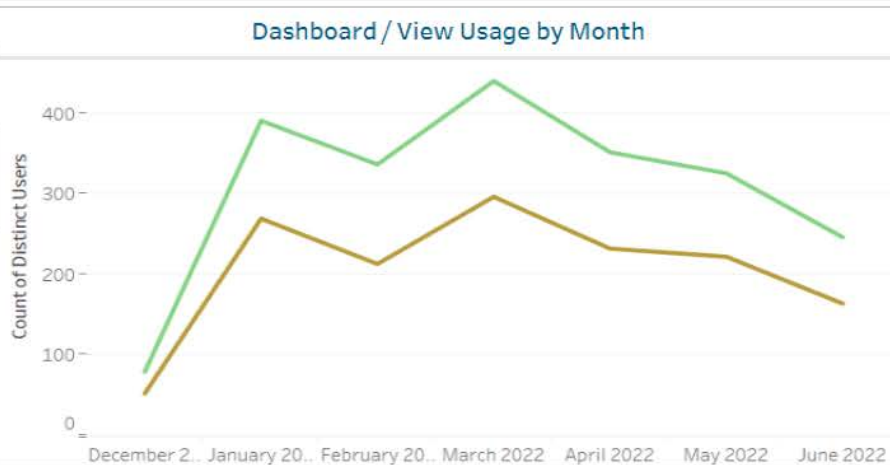

Site Name
IEEE

Project Name
IEEE OU Analytics

Workbook Name
Students

Month of Access
May 2022

of Projects
1

of Workbooks
1

of Users
339

Who access the Dashboards/views? (339 Users)

Site Name
IEEE

Project Name
IEEE OU Analytics

Workbook Name
Volunteer Positions...

Month of Access
May 2022

of Projects
1

of Workbooks
1

of Users
239

Who access the Dashboards/views? (239 Users)