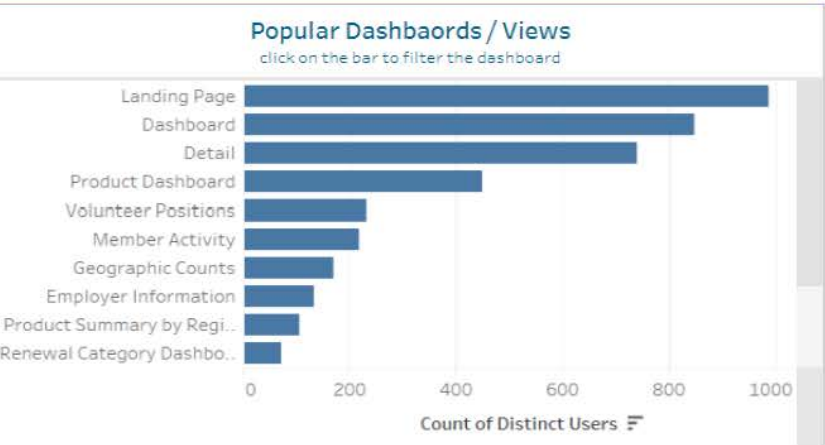

Tableau Content Usage Stats

Site Name
IEEE

Project Name
IEEE OU Analytics

Workbook Name
(All)

Month of Access
May 2022

of Projects
1

of Workbooks
5

of Users
1,089