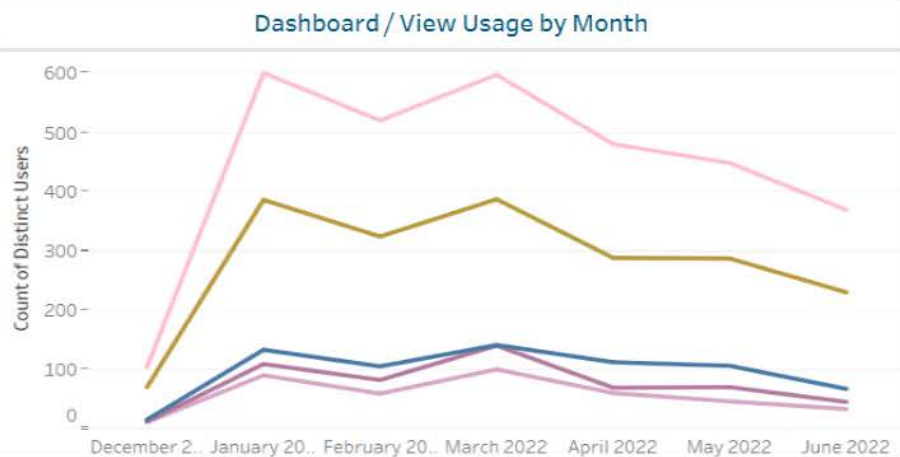

Tableau Content Usage Stats

Site Name
IEEE

Project Name
IEEE OU Analytics

Workbook Name
Memberships, Subs...

Month of Access
May 2022

of Projects
1

of Workbooks
1

of Users
477

Site Name
IEEE

Project Name
IEEE OU Analytics

Workbook Name
Students

Month of Access
May 2022

of Projects
1

of Workbooks
1

of Users
339

Who access the Dashboards/views? (339 Users)