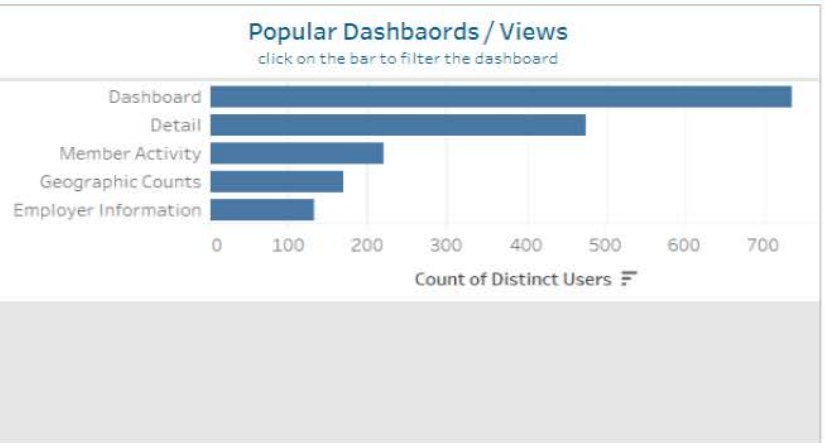

Tableau Content Usage Stats

Site Name
IEEE

Project Name
IEEE OU Analytics

Workbook Name
Landing Page

Month of Access
May 2022

of Projects
1

of Workbooks
1

of Users
987

Who access the Dashboards/views? (987 Users)

| Workbook Name | View Name | User Name |
|---------------|--------------|---------------------------------|
| Landing Page | Landing Page | 19bcs1752@gmail.com |
| Landing Page | Landing Page | 729119189@qq.com |
| Landing Page | Landing Page | a20181760@pucp.edu.pe |
| Landing Page | Landing Page | a.gharpure@sonicmultitech.co.in |
| Landing Page | Landing Page | a.gonzalez@ieee.org |
| Landing Page | Landing Page | a.greenberg@ieee.org |
| Landing Page | Landing Page | a.l.walter@ieee.org |
| Landing Page | Landing Page | a.nishihara@ieee.org |
| Landing Page | Landing Page | a.reeder@IEEE.ORG |
| Landing Page | Landing Page | a.romanovs@ieee.org |
| Landing Page | Landing Page | a.springstead@IEEE.ORG |
| Landing Page | Landing Page | a.taberner@auckland.ac.nz |

Tableau Content Usage Stats

Site Name
IEEE

Project Name
IEEE OU Analytics

Workbook Name
Members and Affiliates

Month of Access
May 2022

of Projects
1

of Workbooks
1

of Users
751