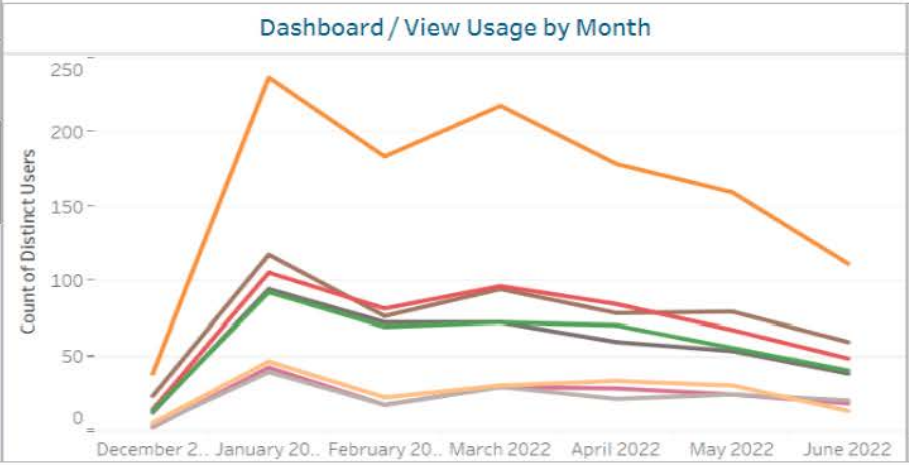

Site Name
IEEE

Project Name
Dashboards for All ...

Workbook Name
Geo OU Analysis

Month of Access
May 2022

of Projects
1

of Workbooks
1

of Users
204

Who access the Dashboards/views? (204 Users)