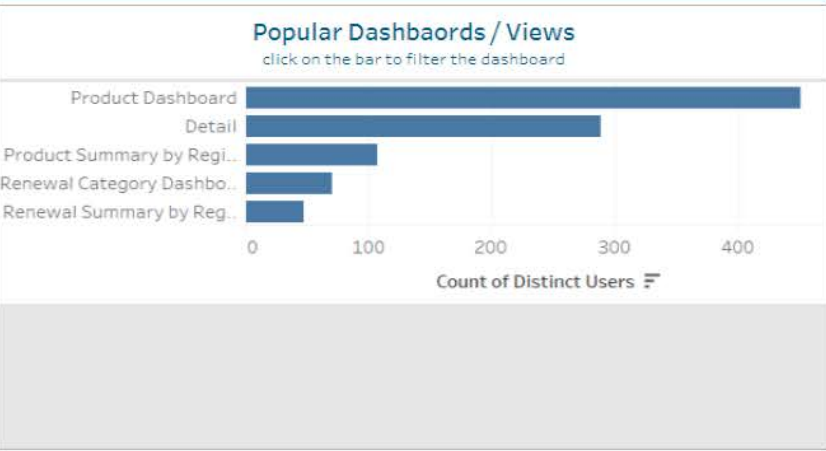

Tableau Content Usage Stats

Site Name
IEEE

Project Name
IEEE OU Analytics

Workbook Name
Members and Affiliates

Month of Access
May 2022

of Projects
1

of Workbooks
1

of Users
751

Tableau Content Usage Stats

Site Name
IEEE

Project Name
IEEE OU Analytics

Workbook Name
Memberships, Subs...

Month of Access
May 2022

of Projects
1

of Workbooks
1

of Users
477

Site Name
IEEE

Project Name
IEEE OU Analytics

Workbook Name
Students

Month of Access
May 2022

of Projects
1

of Workbooks
1

of Users
339

Who access the Dashboards/views? (339 Users)