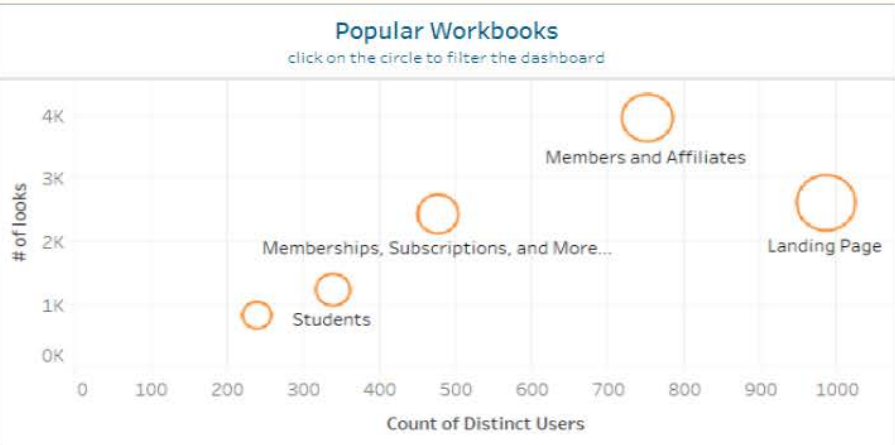

Tableau Content Usage Stats

Site Name
IEEE

Project Name
IEEE OU Analytics

Workbook Name
(All)

Month of Access
May 2022

of Projects
1

of Workbooks
5

of Users
1,089

Tableau Content Usage Stats

Site Name
IEEE

Project Name
IEEE OU Analytics

Workbook Name
Landing Page

Month of Access
May 2022

of Projects
1

of Workbooks
1

of Users
987