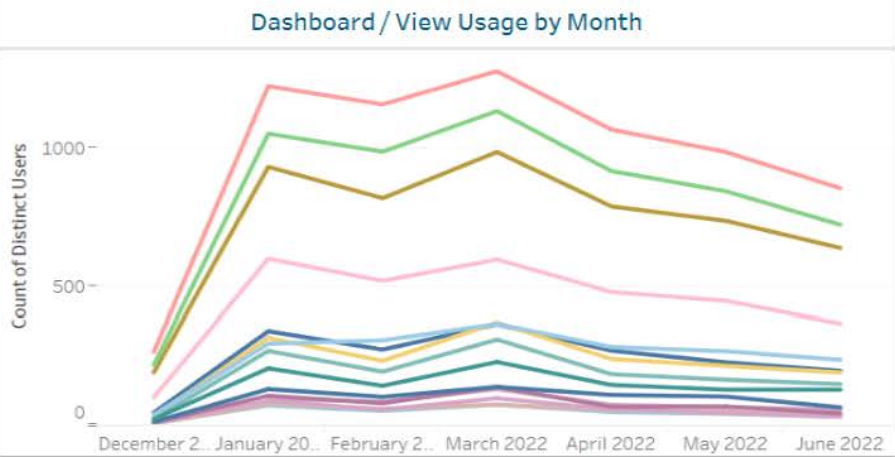

Tableau Content Usage Stats

Site Name
IEEE

Project Name
IEEE OU Analytics

Workbook Name
(All)

Month of Access
May 2022

of Projects
1

of Workbooks
5

of Users
1,089

Tableau Content Usage Stats

Site Name
IEEE

Project Name
IEEE OU Analytics

Workbook Name
Landing Page

Month of Access
May 2022

of Projects
1

of Workbooks
1

of Users
987