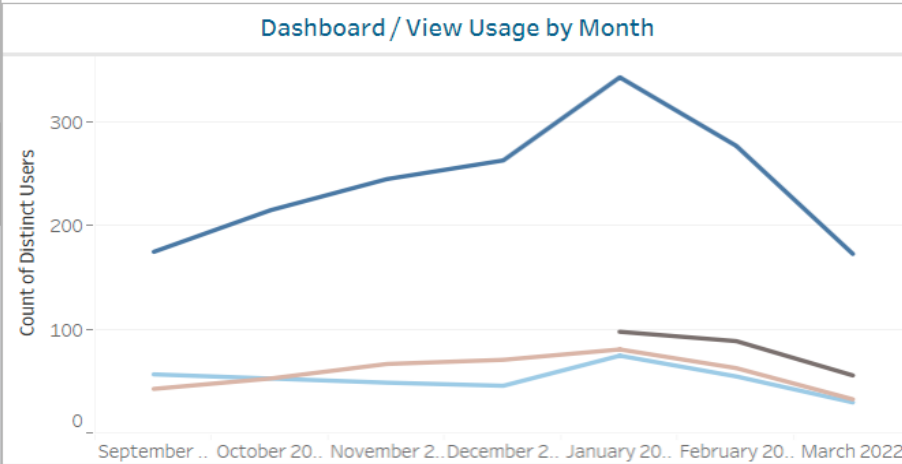

Tableau Content Usage Stats

Site Name
IEEE

Project Name
IEEE OU Analytics

Workbook Name
Landing Page

Month of Access
January 2022

of Projects
1

of Workbooks
1

of Users
1,225

Who access the Dashboards/views? (1,225 Users)

Workbook Name	View Name	User Name
Landing Page	Landing Page	[Blurred User List]

Tableau Content Usage Stats

Site Name
IEEE

Project Name
IEEE OU Analytics

Workbook Name
Volunteer Positions...

Month of Access
January 2022

of Projects
1

of Workbooks
1

of Users
355

Who access the Dashboards/views? (355 Users)

Workbook Name	View Name	User Name
Volunteer Positions & History	Volunteer History	[User List]