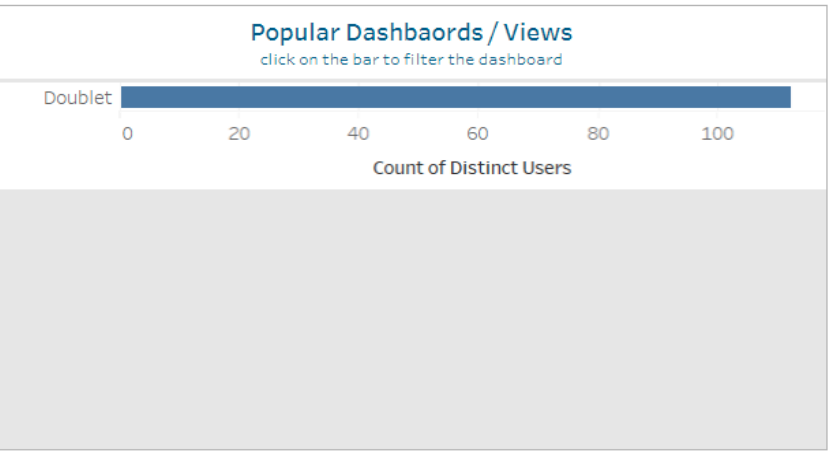

Who access the Dashboards/views? (1,225 Users)

Workbook Name	View Name	User Name
Landing Page	Landing Page	[Blurred User List]

Tableau Content Usage Stats

Site Name
IEEE

Project Name
IEEE OU Analytics

Workbook Name
Volunteer Positions...

Month of Access
January 2022

of Projects
1

of Workbooks
1

of Users
355

Who access the Dashboards/views? (355 Users)

Workbook Name	View Name	User Name
Volunteer Positions & History	Volunteer History	[User List]

Tableau Content Usage Stats

Site Name
IEEE

Project Name
Dashboards for All ...

Workbook Name
Doublet

Month of Access
January 2022

of Projects
1

of Workbooks
1

of Users
112

Who access the Dashboards/views? (112 Users)

Workbook Name	View Name	User Name
Doublet	Doublet	[User List]