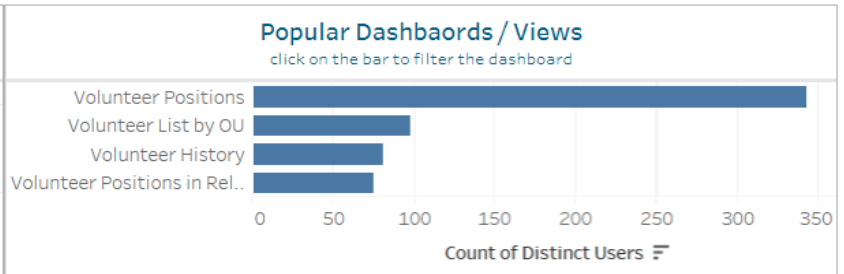

Who access the Dashboards/views? (1,225 Users)

Workbook Name	View Name	User Name
Landing Page	Landing Page	[Blurred User List]

Tableau Content Usage Stats

Site Name
IEEE

Project Name
IEEE OU Analytics

Workbook Name
Volunteer Positions...

Month of Access
January 2022

of Projects
1

of Workbooks
1

of Users
355

Who access the Dashboards/views? (355 Users)

Workbook Name	View Name	User Name
Volunteer Positions & History	Volunteer History	[User List]