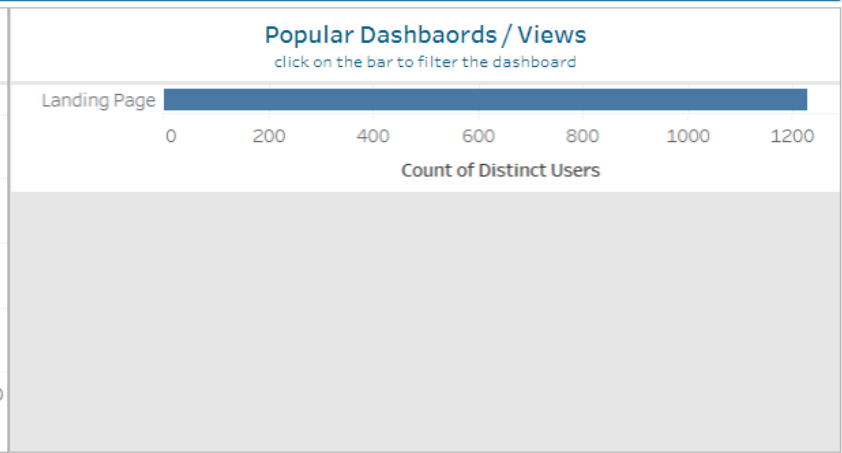

Tableau Content Usage Stats

Site Name
IEEE

Project Name
IEEE OU Analytics

Workbook Name
Landing Page

Month of Access
January 2022

of Projects
1

of Workbooks
1

of Users
1,225

Who access the Dashboards/views? (1,225 Users)

Workbook Name	View Name	User Name
Landing Page	Landing Page	[Blurred User List]

Tableau Content Usage Stats

Site Name
IEEE

Project Name
IEEE OU Analytics

Workbook Name
Volunteer Positions...

Month of Access
January 2022

of Projects
1

of Workbooks
1

of Users
355

Who access the Dashboards/views? (355 Users)

Workbook Name	View Name	User Name
Volunteer Positions & History	Volunteer History	[User List]