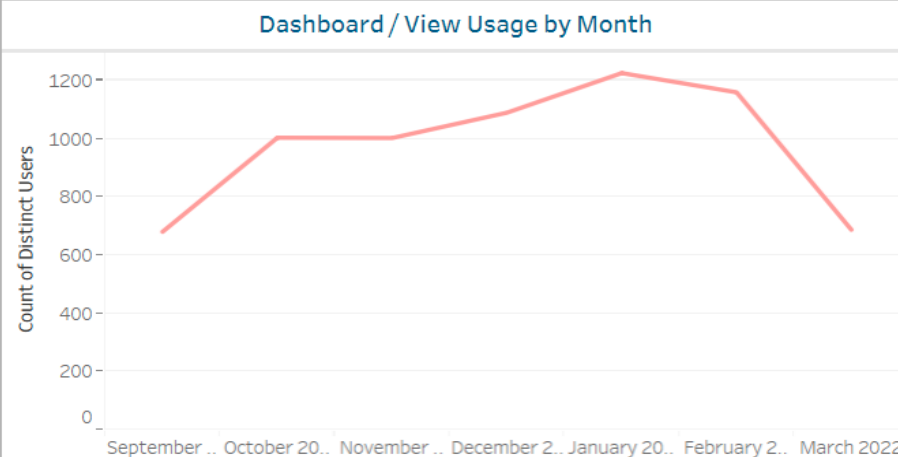

Tableau Content Usage Stats

Site Name
IEEE

Project Name
IEEE OU Analytics

Workbook Name
Landing Page

Month of Access
January 2022

of Projects
1

of Workbooks
1

of Users
1,225

Who access the Dashboards/views? (1,225 Users)

Workbook Name	View Name	User Name
Landing Page	Landing Page	[Blurred User List]

Tableau Content Usage Stats

Site Name
IEEE

Project Name
IEEE OU Analytics

Workbook Name
Volunteer Positions...

Month of Access
January 2022

of Projects
1

of Workbooks
1

of Users
355

Who access the Dashboards/views? (355 Users)

Workbook Name	View Name	User Name
Volunteer Positions & History	Volunteer History	[User List]