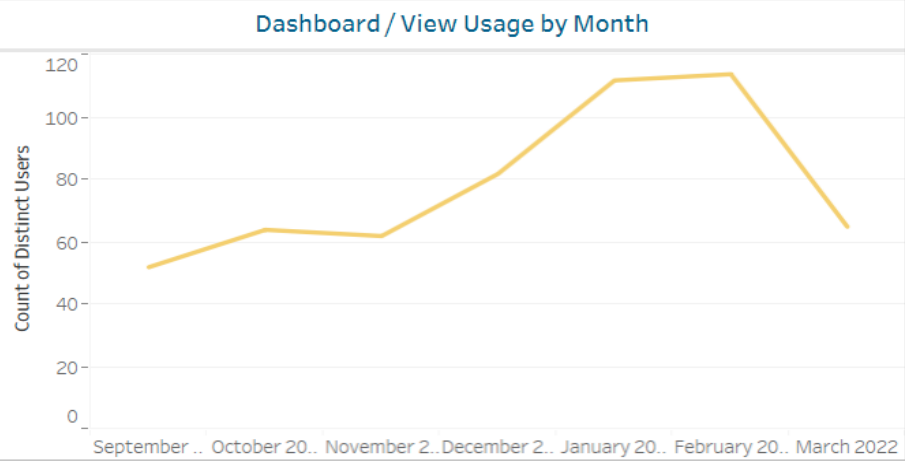

Month of Access
January 2022

of Projects
1

of Workbooks
1

of Users
355

Who access the Dashboards/views? (355 Users)

Workbook Name	View Name	User Name
Volunteer Positions & History	Volunteer History	[User List]

Tableau Content Usage Stats

Site Name
IEEE

Project Name
Dashboards for All ...

Workbook Name
Doublet

Month of Access
January 2022

of Projects
1

of Workbooks
1

of Users
112