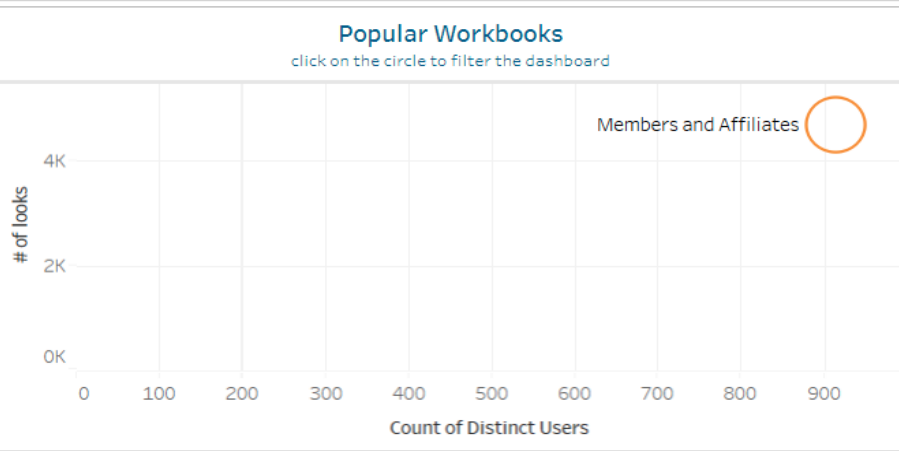

# Tableau Content Usage Stats

**Site Name**  
IEEE

**Project Name**  
IEEE OU Analytics

**Workbook Name**  
Landing Page

**Month of Access**  
February 2022

**# of Projects**  
1

**# of Workbooks**  
1

**# of Users**  
1,159

### Who access the Dashboards/views? ( 1,159 Users)

Workbook Name	View Name	User Name
Landing Page	Landing Page	[Blurred User Names]

# Tableau Content Usage Stats

**Site Name**  
IEEE

**Project Name**  
IEEE OU Analytics

**Workbook Name**  
Members and Affiliates

**Month of Access**  
February 2022

**# of Projects**  
1

**# of Workbooks**  
1