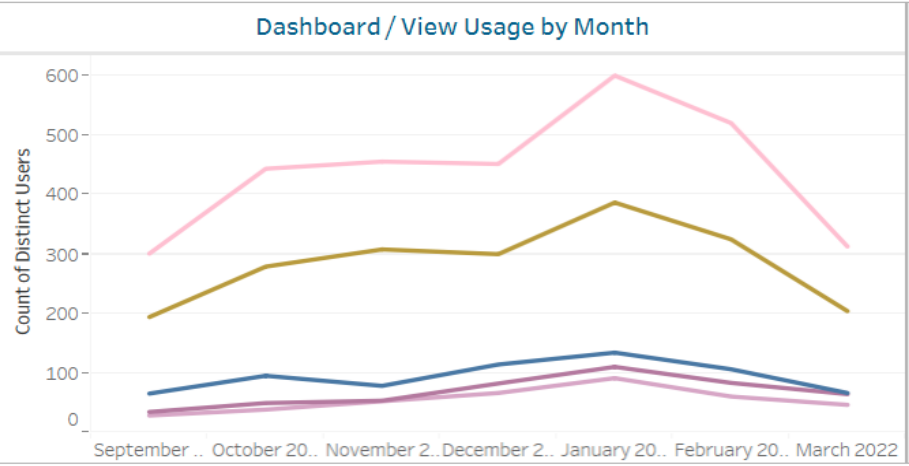

Tableau Content Usage Stats

Site Name
IEEE

Project Name
IEEE OU Analytics

Workbook Name
Memberships, Subs...

Month of Access
February 2022

# of Projects
1

# of Workbooks
1

# of Users
557

Who access the Dashboards/views? (557 Users)

Workbook Name	View Name	User Name
Memberships, Subscriptions, and More...	Detail	[User List]