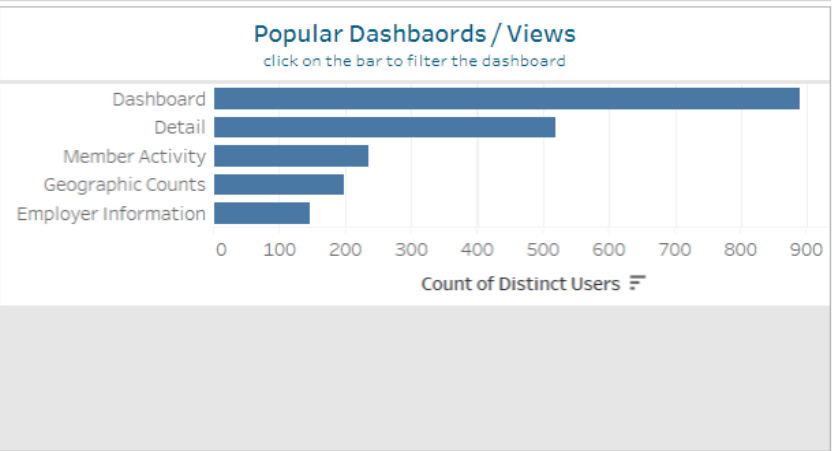

# Tableau Content Usage Stats

**Site Name**  
IEEE

**Project Name**  
IEEE OU Analytics

**Workbook Name**  
Landing Page

**Month of Access**  
February 2022

**# of Projects**  
1

**# of Workbooks**  
1

**# of Users**  
1,159

### Who access the Dashboards/views? ( 1,159 Users)

Workbook Name	View Name	User Name
Landing Page	Landing Page	[Blurred User Names]

# Tableau Content Usage Stats

**Site Name**  
IEEE

**Project Name**  
IEEE OU Analytics

**Workbook Name**  
Members and Affiliates

**Month of Access**  
February 2022

**# of Projects**  
1

**# of Workbooks**  
1