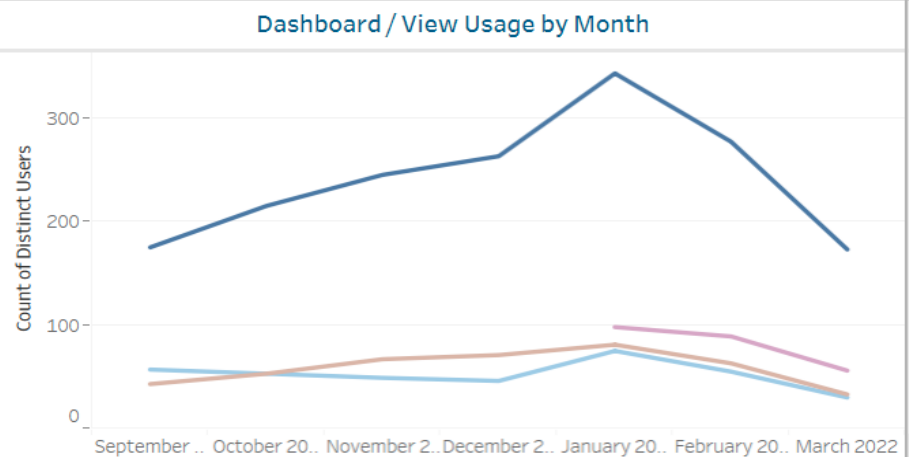

Tableau Content Usage Stats

Site Name
IEEE

Project Name
IEEE OU Analytics

Workbook Name
Volunteer Positions...

Month of Access
February 2022

# of Projects
1

# of Workbooks
1

# of Users
286

Who access the Dashboards/views? (286 Users)

Workbook Name	View Name	User Name
Volunteer Positions & History	Volunteer History	[User List]