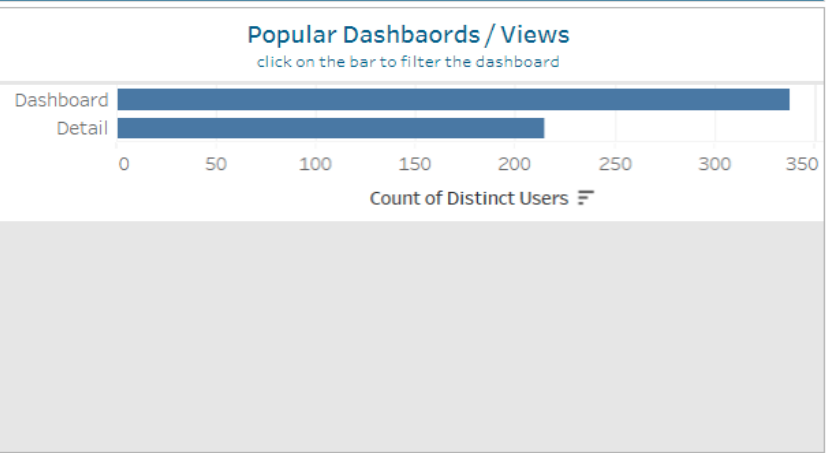

Tableau Content Usage Stats

Site Name
IEEE

Project Name
IEEE OU Analytics

Workbook Name
Students

Month of Access
February 2022

# of Projects
1

# of Workbooks
1

# of Users
357

Who access the Dashboards/views? (357 Users)

Workbook Name	View Name	User Name
Students	Dashboard	[List of 357 user names]