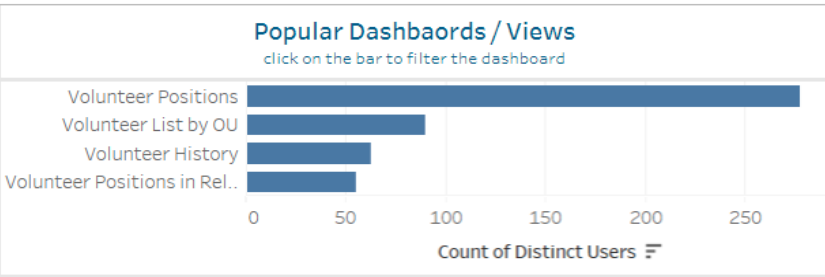

Tableau Content Usage Stats

Site Name
IEEE

Project Name
IEEE OU Analytics

Workbook Name
Volunteer Positions...

Month of Access
February 2022

# of Projects
1

# of Workbooks
1

# of Users
286

Who access the Dashboards/views? (286 Users)

Workbook Name	View Name	User Name
Volunteer Positions & History	Volunteer History	[User List]