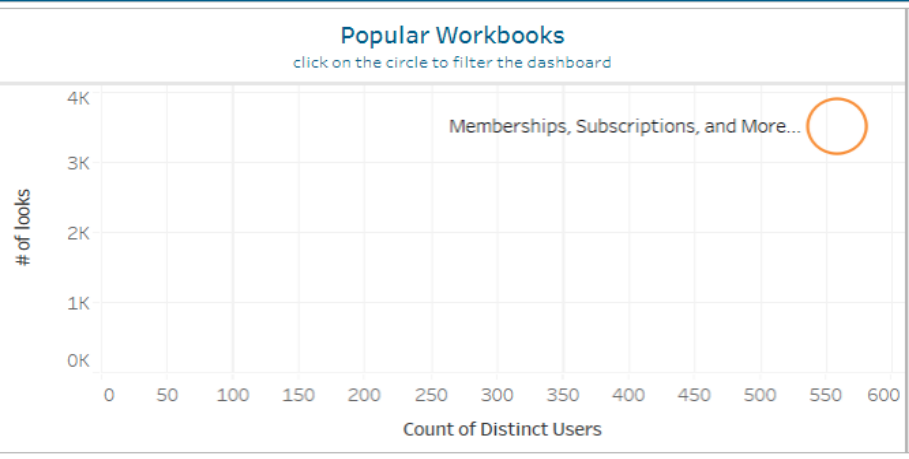

Tableau Content Usage Stats

Site Name
IEEE

Project Name
IEEE OU Analytics

Workbook Name
Memberships, Subs...

Month of Access
February 2022

# of Projects
1

# of Workbooks
1

# of Users
557

Who access the Dashboards/views? (557 Users)

Workbook Name	View Name	User Name
Memberships, Subscriptions, and More...	Detail	[User List]