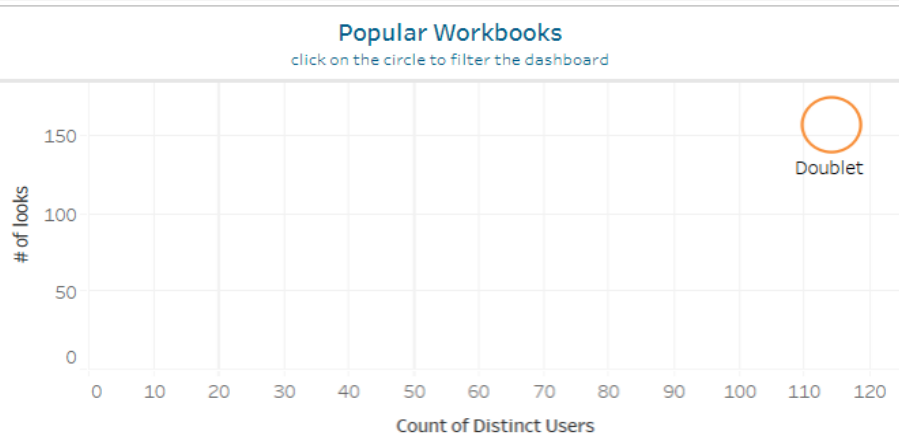

### Who access the Dashboards/views? ( 286 Users)

Workbook Name	View Name	User Name
Volunteer Positions & History	Volunteer History	[User List]

# Tableau Content Usage Stats

**Site Name**  
IEEE

**Project Name**  
Dashboards for All ...

**Workbook Name**  
Doublet

**Month of Access**  
February 2022

**# of Projects**  
1

**# of Workbooks**  
1

**# of Users**  
114

### Who access the Dashboards/views? ( 114 Users)

Workbook Name	View Name	User Name
Doublet	Doublet	[User List]