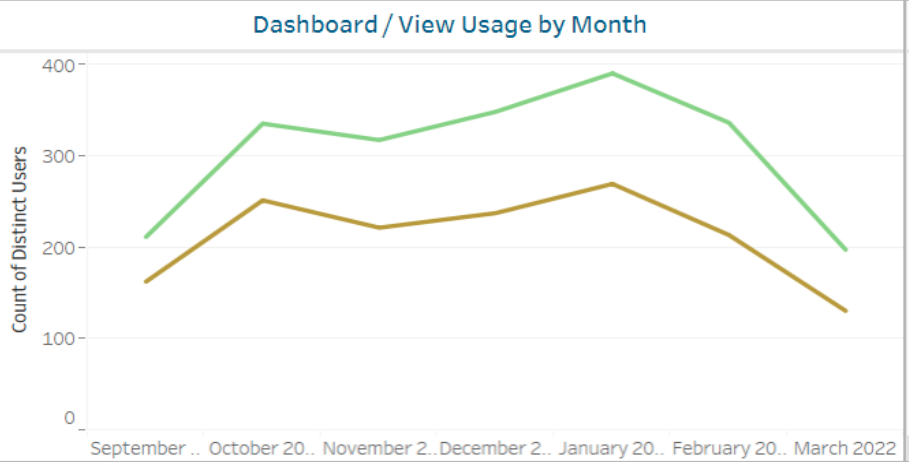

Tableau Content Usage Stats

Site Name
IEEE

Project Name
IEEE OU Analytics

Workbook Name
Students

Month of Access
February 2022

# of Projects
1

# of Workbooks
1

# of Users
357

Who access the Dashboards/views? (357 Users)

Workbook Name	View Name	User Name
Students	Dashboard	[List of 357 user names]