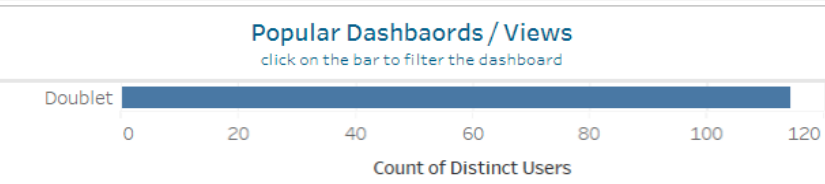

### Who access the Dashboards/views? ( 286 Users)

Workbook Name	View Name	User Name
Volunteer Positions & History	Volunteer History	[User List]

# Tableau Content Usage Stats

**Site Name**  
IEEE

**Project Name**  
Dashboards for All ...

**Workbook Name**  
Doublet

**Month of Access**  
February 2022

**# of Projects**  
1

**# of Workbooks**  
1

**# of Users**  
114