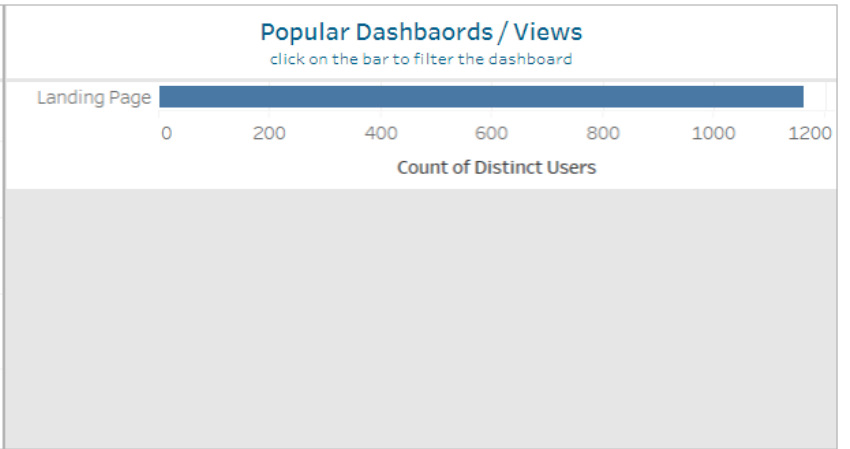

# Tableau Content Usage Stats

**Site Name**  
IEEE

**Project Name**  
IEEE OU Analytics

**Workbook Name**  
Landing Page

**Month of Access**  
February 2022

**# of Projects**  
1

**# of Workbooks**  
1

**# of Users**  
1,159

### Who access the Dashboards/views? ( 1,159 Users)

Workbook Name	View Name	User Name
Landing Page	Landing Page	[Blurred User Names]