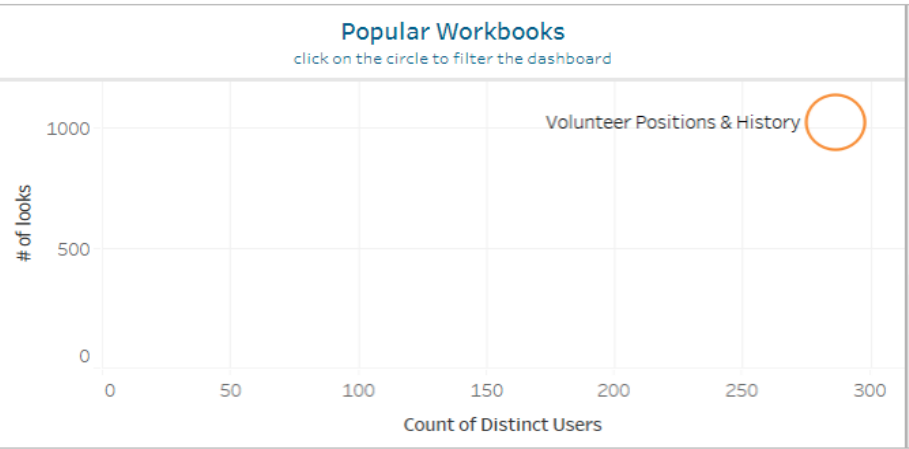

Tableau Content Usage Stats

Site Name
IEEE

Project Name
IEEE OU Analytics

Workbook Name
Volunteer Positions...

Month of Access
February 2022

# of Projects
1

# of Workbooks
1

# of Users
286

Who access the Dashboards/views? (286 Users)

Workbook Name	View Name	User Name
Volunteer Positions & History	Volunteer History	[User List]