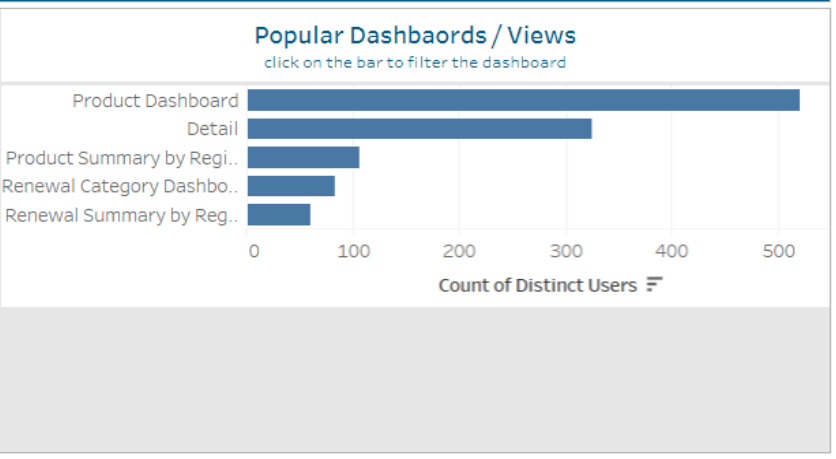

Tableau Content Usage Stats

Site Name
IEEE

Project Name
IEEE OU Analytics

Workbook Name
Memberships, Subs...

Month of Access
February 2022

# of Projects
1

# of Workbooks
1

# of Users
557

Who access the Dashboards/views? (557 Users)

Workbook Name	View Name	User Name
Memberships, Subscriptions, and More...	Detail	[User List]