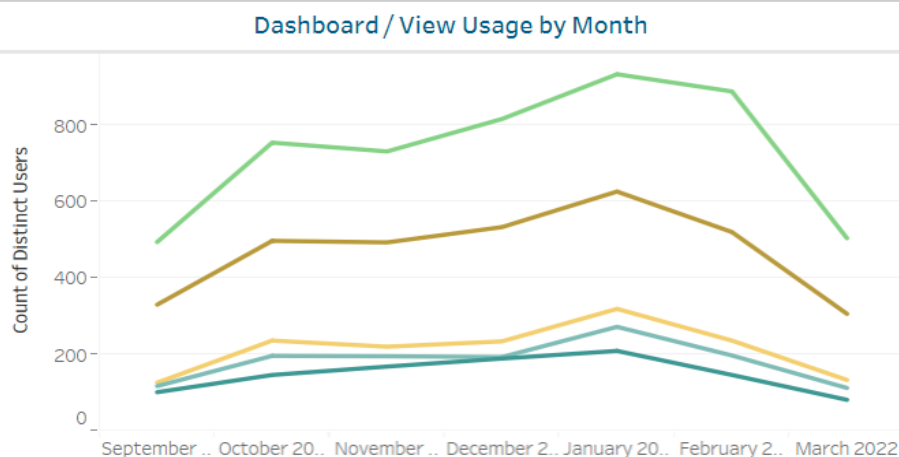

# of Projects
1

# of Workbooks
1

# of Users
912