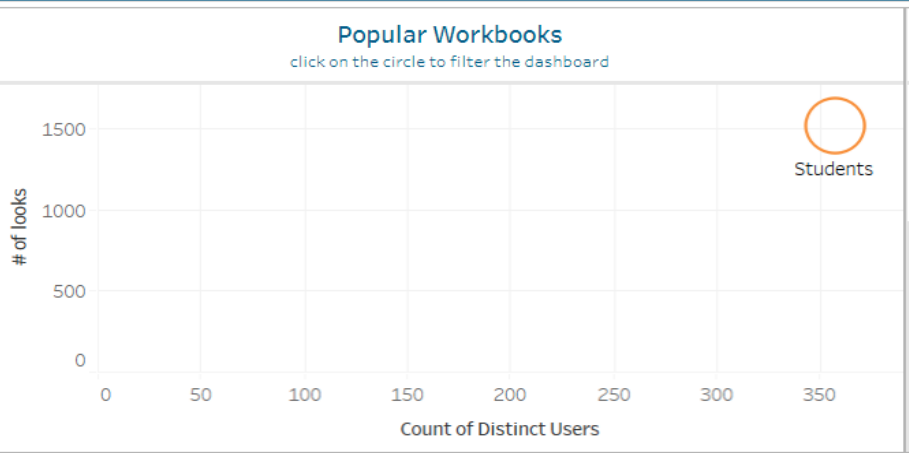

Tableau Content Usage Stats

Site Name
IEEE

Project Name
IEEE OU Analytics

Workbook Name
Students

Month of Access
February 2022

# of Projects
1

# of Workbooks
1

# of Users
357

Who access the Dashboards/views? (357 Users)

Workbook Name	View Name	User Name
Students	Dashboard	[List of 357 user names]