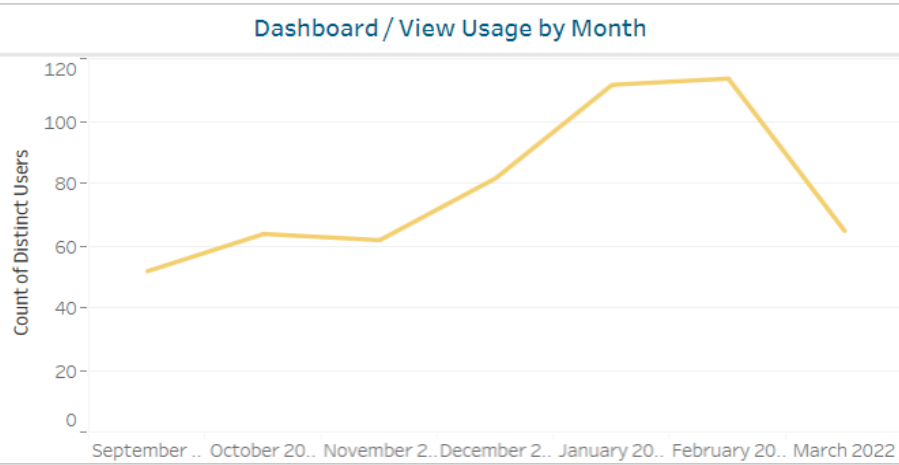

### Who access the Dashboards/views? ( 286 Users)

Workbook Name	View Name	User Name
Volunteer Positions & History	Volunteer History	[User List]

# Tableau Content Usage Stats

**Site Name**  
IEEE

**Project Name**  
Dashboards for All ...

**Workbook Name**  
Doublet

**Month of Access**  
February 2022

**# of Projects**  
1

**# of Workbooks**  
1

**# of Users**  
114

### Who access the Dashboards/views? ( 114 Users)

Workbook Name	View Name	User Name
Doublet	Doublet	[User List]