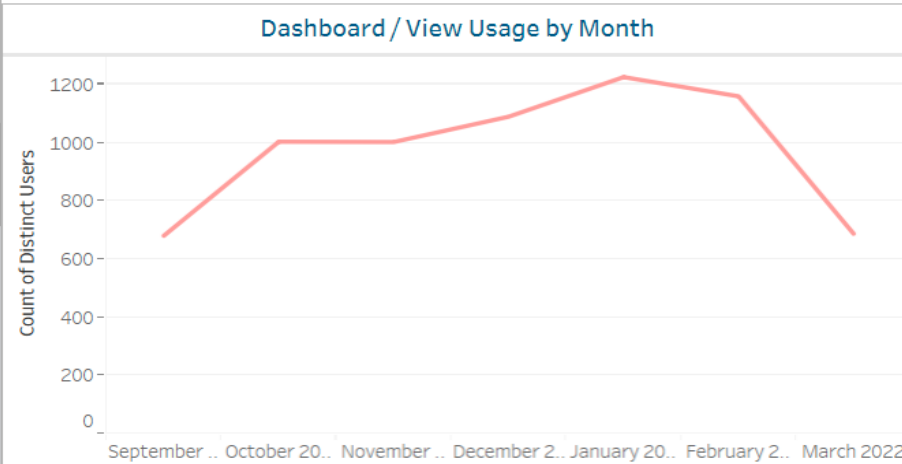

# Tableau Content Usage Stats

**Site Name**  
IEEE

**Project Name**  
IEEE OU Analytics

**Workbook Name**  
Landing Page

**Month of Access**  
February 2022

**# of Projects**  
1

**# of Workbooks**  
1

**# of Users**  
1,159

### Who access the Dashboards/views? ( 1,159 Users)

Workbook Name	View Name	User Name
Landing Page	Landing Page	[Blurred User Names]