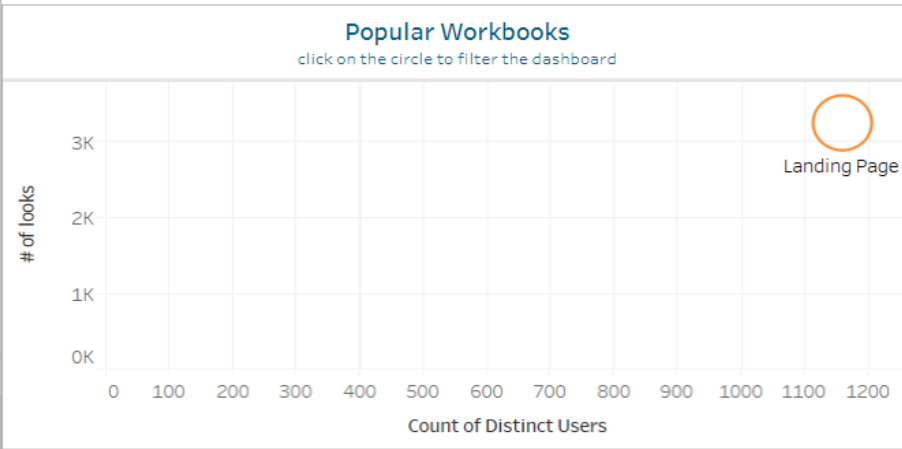

# Tableau Content Usage Stats

**Site Name**  
IEEE

**Project Name**  
IEEE OU Analytics

**Workbook Name**  
Landing Page

**Month of Access**  
February 2022

**# of Projects**  
1

**# of Workbooks**  
1

**# of Users**  
1,159

### Who access the Dashboards/views? ( 1,159 Users)

Workbook Name	View Name	User Name
Landing Page	Landing Page	[Blurred User Names]