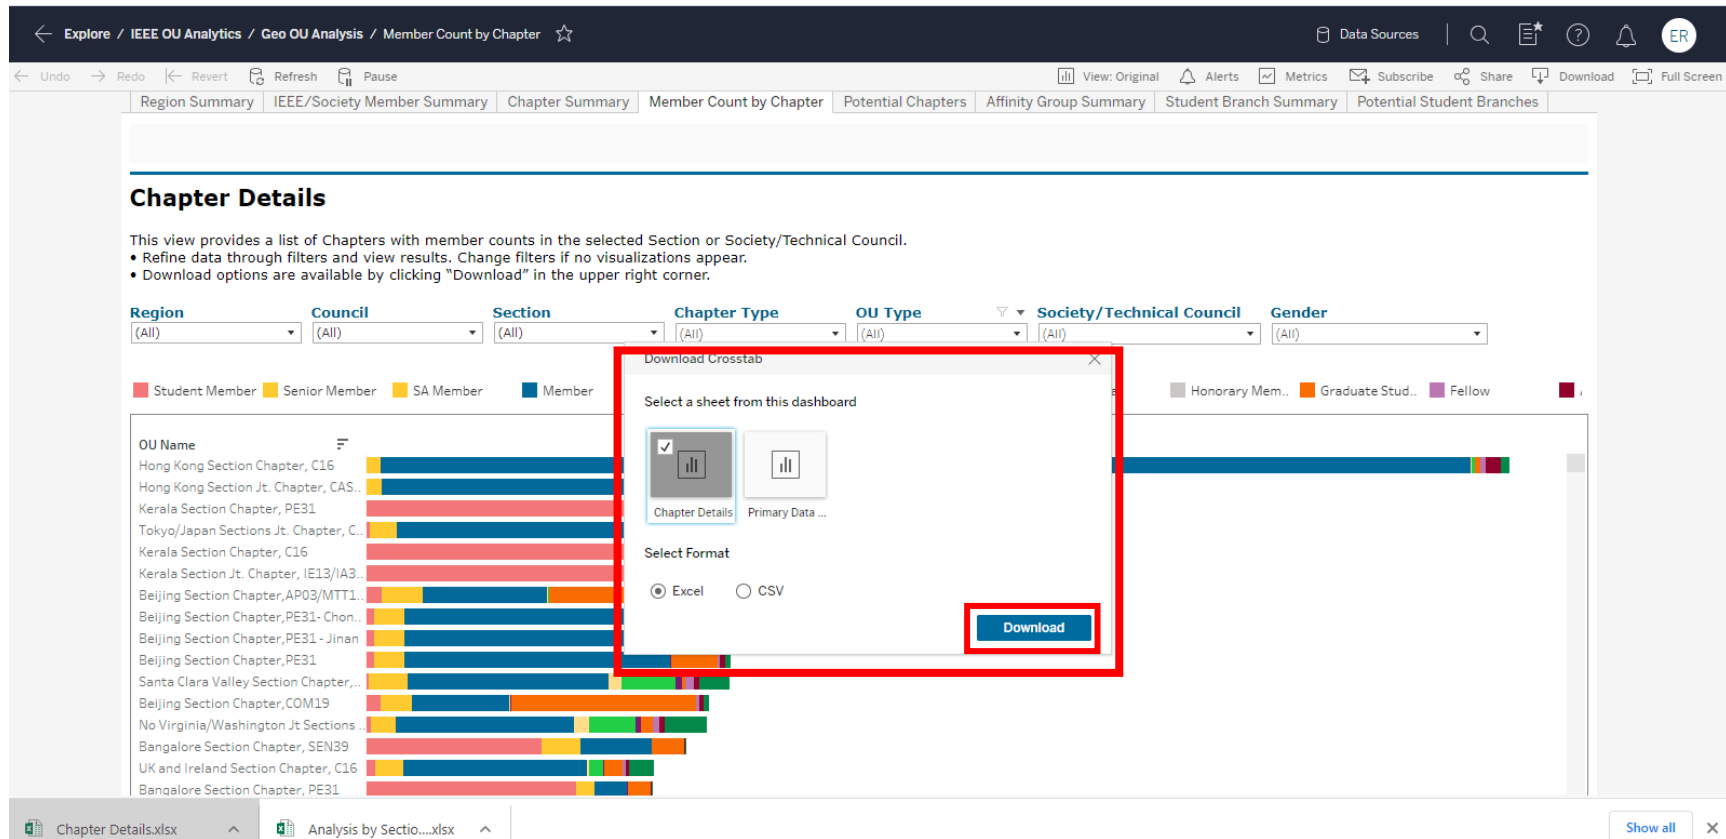

MEMBER COUNTS BY CHAPTER – BY GRADE

Updated Download feature automatically defaults to Excel
CSV is recommended for sorting data
Chapter Details include Chapter formation dates