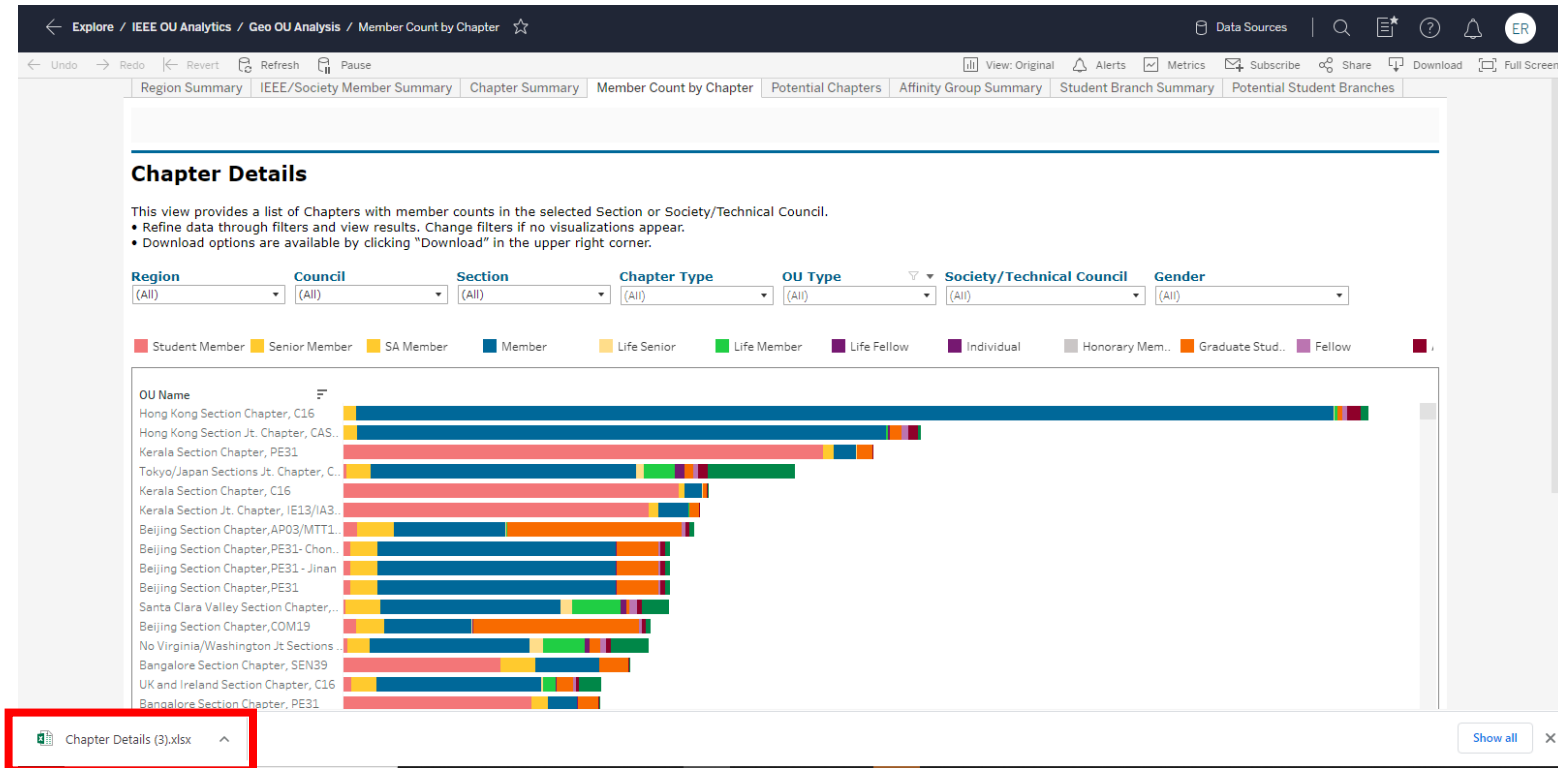

MEMBER COUNTS BY CHAPTER –BY GRADE

Chapter Member Counts are displayed from highest to lowest