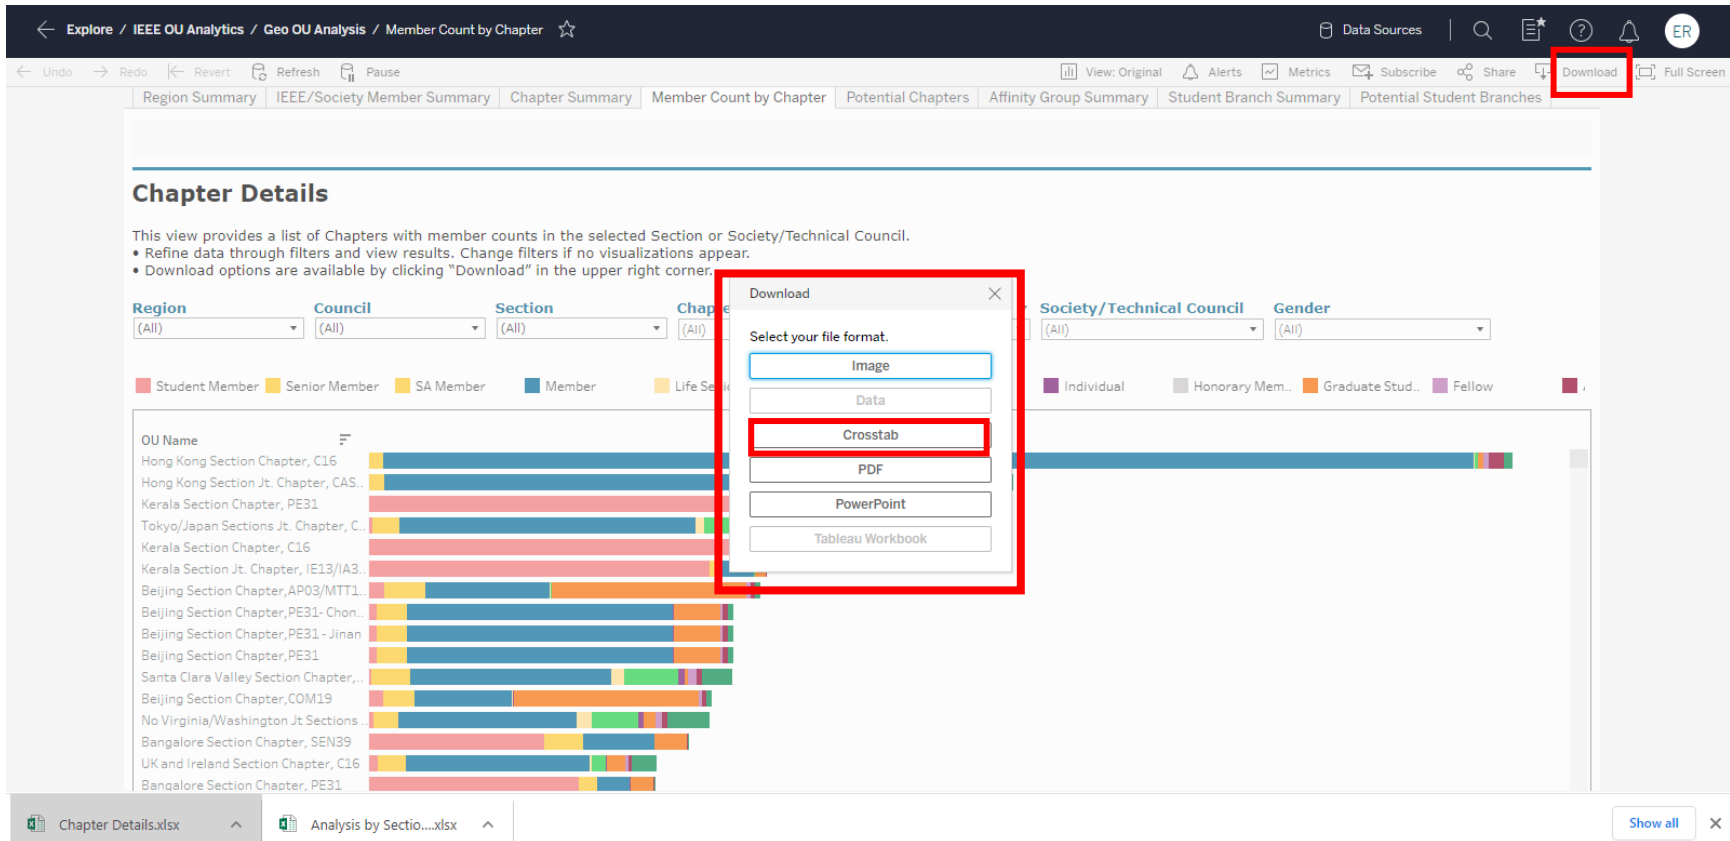

MEMBER COUNTS BY CHAPTER – BY GRADE

Choose Download and Crosstab