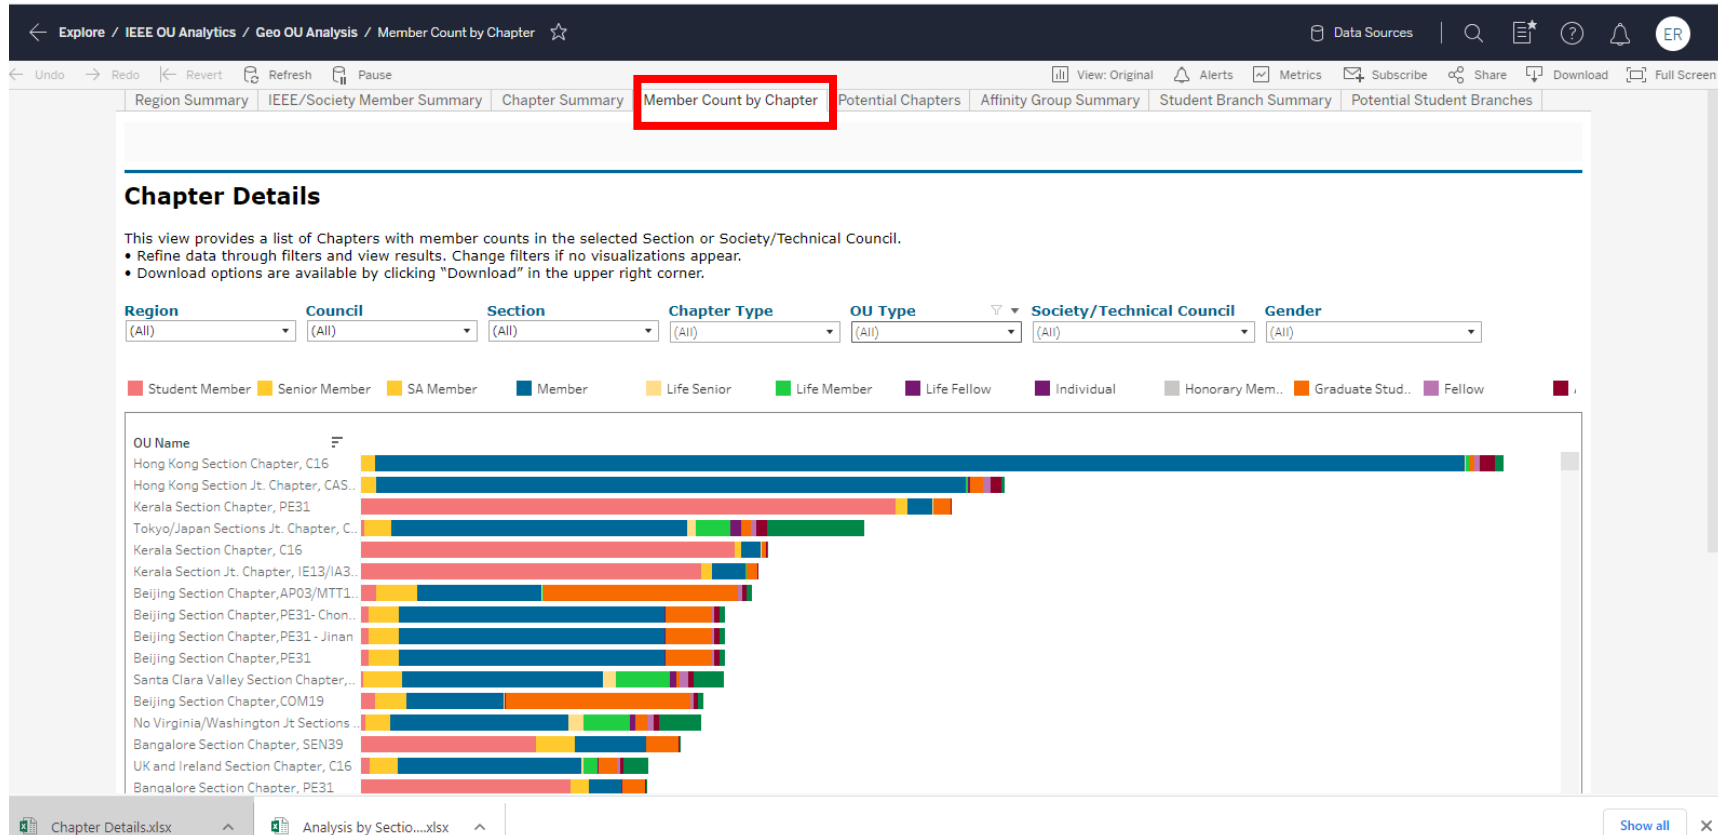

MEMBER COUNTS BY CHAPTER – BY GRADE

Displays all chapters in all Regions
Use filters to view Chapters by Society/Technical Council, Region, Section, and Chapter Type